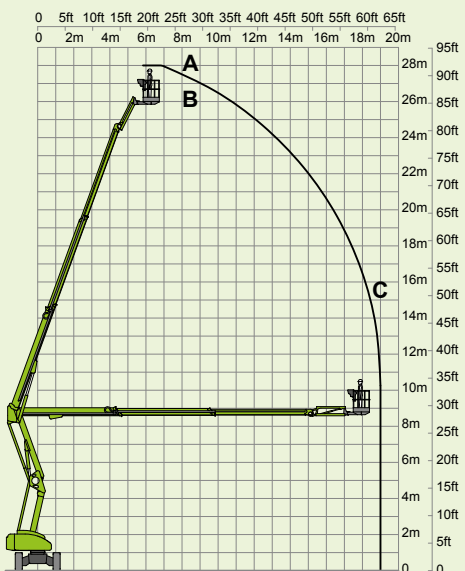

SiOPS® Gen² Hybrid
Niftylink®

niftylift

Chalkdell Drive, Shenley Wood,
Milton Keynes, MK5 6GF
England, United Kingdom
+44 1908 223456
sales@niftylift.com
www.niftylift.com

ISO 9001	ISO 14001	ISO 45001
QUALITY MANAGEMENT	ENVIRONMENTAL MANAGEMENT	HEALTH & SAFETY MANAGEMENT