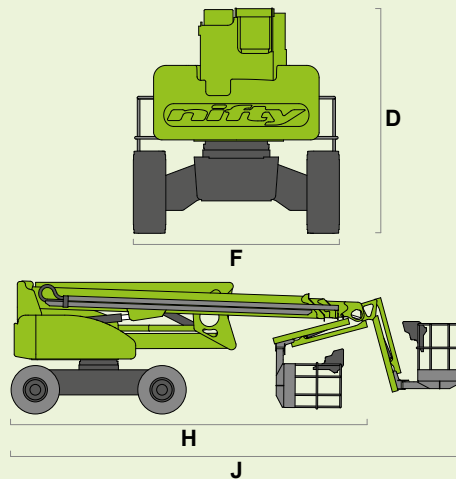

SiOPS® Gen² Hybrid
Niftylink®

niftylift

Chalkdell Drive, Shenley Wood,
Milton Keynes, MK5 6GF
England, United Kingdom
+44 1908 223456
sales@niftylift.com
www.niftylift.com

ISO 9001	ISO 14001	ISO 45001
QUALITY MANAGEMENT	ENVIRONMENTAL MANAGEMENT	HEALTH & SAFETY MANAGEMENT